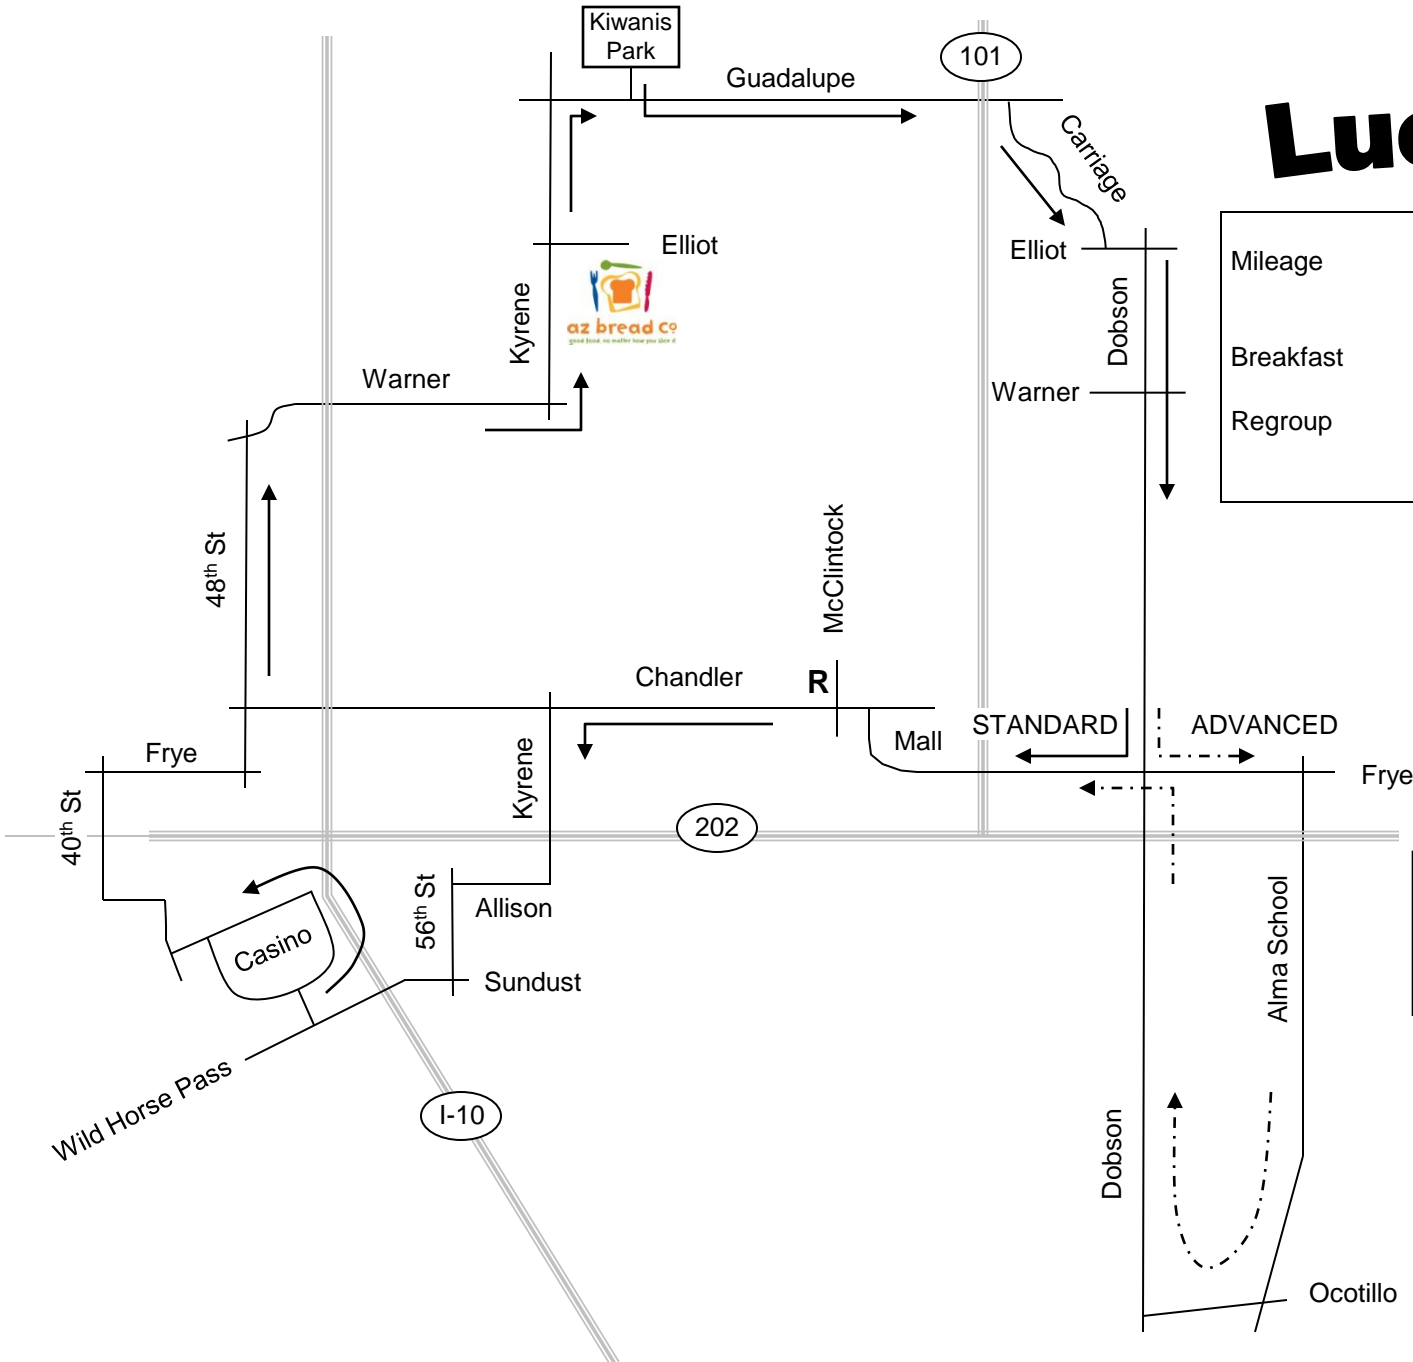

Lucky 7's

Mileage	Standard: ~27 miles Advanced: ~37 miles
Breakfast	Az Bread Co – SE cor Kyrene/Elliot
Regroup	NW cor Chandler/McClintock (Circle K)

Ride Leader	<u>Sue Fassett</u>
Cell Phone	<u>602-758-0722</u>